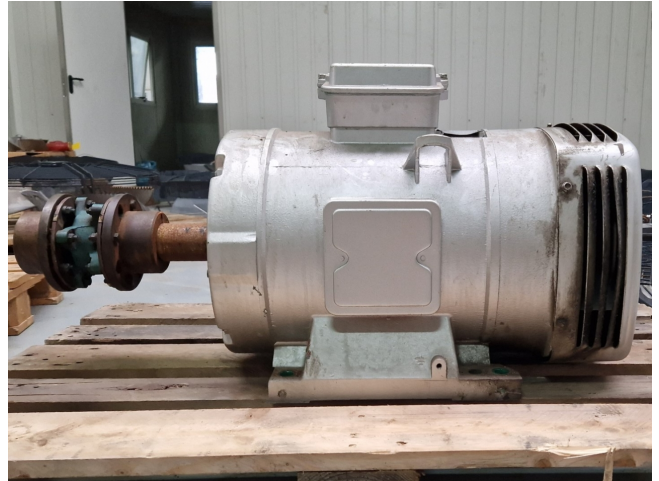

Leroy Somer PLS200LP-T

Specifications

Марка	Leroy Somer
тип	PLS200LP-T
kW	45
RPM	1460
Size & Weight	930x400x500 mm (LxWxH) & 190 kg
50 Hz / 60 Hz	50/60 Hz
Stock	1

Description

Used Leroy Somer PLS200LP-T

Used Leroy-Somer PLS200LP-T electric motor with the following specifications: 50/60 Hz - 45/52 kW - 1460/1760 RPM. Dimensions: 930x400x500 mm (LxWxH) & 190 kg.